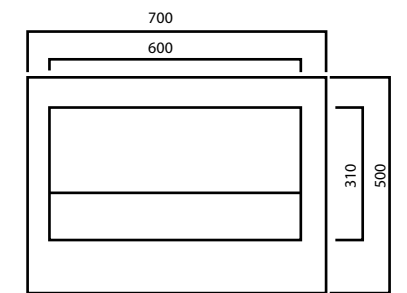

WB5513 / Single

Depth: 125 mm

WB6010 / Single

Depth: 103 mm

FVT13R / Single

Bowl right; Depth: 130 mm

PV4080 / Single

Depth: 80 mm

FVT13L / Single

Bowl left; Depth: 130 mm

PV5080 / Single

Depth: 80 mm

FVT13C / Single

Bowl central; Depth: 130 mm

PV6080 / Single

Depth: 80 mm