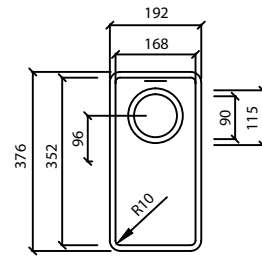

Depth: 155 mm