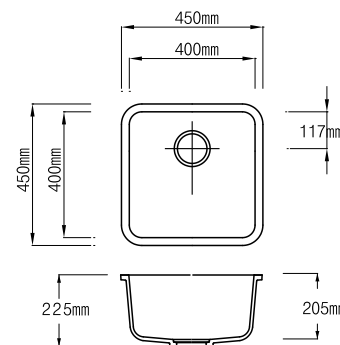

SB4520 / Single

- ⊘ S-008 N-White
- S-004 Ivory