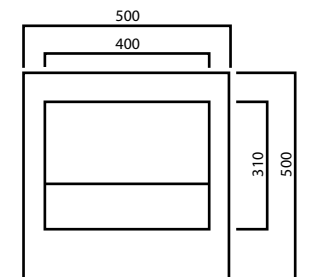

WB5812 / Single

Depth: 122 mm

WB4010 / Single

Depth: 100 mm

WB4513 / Single

Depth: 125 mm

WB5113 / Single

Depth: 125 mm

WB5513 / Single

Depth: 125 mm

WB6010 / Single

Depth: 103 mm

FVT13R / Single

Bowl right; Depth: 130 mm

PV4080 / Single

Depth: 80 mm

FVT13L / Single

Bowl left; Depth: 130 mm

PV5080 / Single

Depth: 80 mm

FVT13C / Single

Bowl central; Depth: 130 mm

PV6080 / Single

Depth: 80 mm