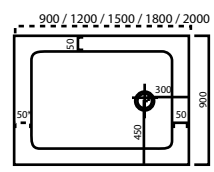

Fluscmounted:
*functional rim (can be shortened in a flexible way)