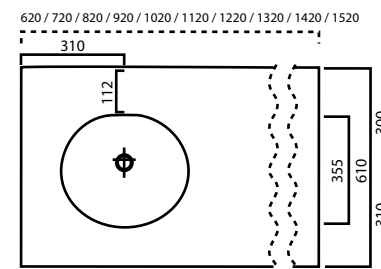

WB5812 / Single

Depth: 122 mm

WB4010 / Single

Depth: 100 mm

WB4513 / Single

Depth: 125 mm

WB5113 / Single

Depth: 125 mm

WB5513 / Single

Depth: 125 mm

WB6010 / Single

Depth: 103 mm

FVT13R / Single

Bowl right; Depth: 130 mm

PV4080 / Single

Depth: 80 mm

FVT13L / Single

Bowl left; Depth: 130 mm

PV5080 / Single

Depth: 80 mm

FVT13C / Single

Bowl central; Depth: 130 mm

PV6080 / Single

Depth: 80 mm