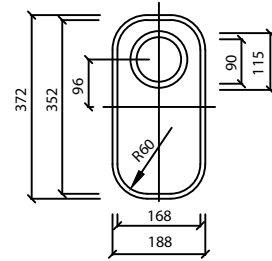

WB5513 / Single

Depth: 125 mm

WB6010 / Single

Depth: 103 mm

FVT13R / Single

Bowl right; Depth: 130 mm

PV4080 / Single

Depth: 80 mm

TS4120 / Single

Depth: 205 mm

TS5020 / Single

Depth: 205 mm

TS7021 / Single

Depth: 210 mm

TS9021 / Single

Depth: 210 mm

TSR1615 / Single

Depth: 150 mm

TSR2414 / Single

Depth: 135 mm

TSR3117 / Single

Depth: 170 mm

TSR4120 / Single

Depth: 200 mm

TSR5020 / Single

Depth: 200 mm

TSR4118 / Single

Depth: 175 mm

DTS1631 / Double

Depth: 155 mm (L); 175 mm (R)

DTS2450 / Double

Depth: 140 mm (L); 210 mm (R)