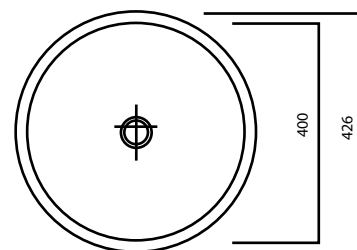

Hanex®

Thermoformed Basins / Single
Thermogeformte Becken / Einzel

SP3013 / Single

Depth: 130 mm

SP3712 / Single

Depth: 120 mm

SP3715 / Single

Depth: 150 mm

SP4211 / Single

Depth: 111 mm

SP4013 / Single

Depth: 130 mm

SP4712 / Single

Depth: 124 mm

WB4712 / Single

Depth: 122 mm