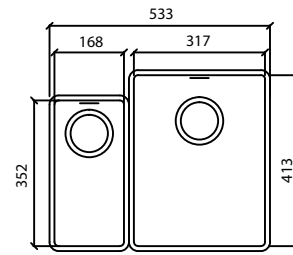

TSR5020 / Single

Depth: 200 mm

TSR4118 / Single

Depth: 175 mm

DTS1631 / Double

Depth: 155 mm (L); 175 mm (R)

DTS2450 / Double

Depth: 140 mm (L); 210 mm (R)