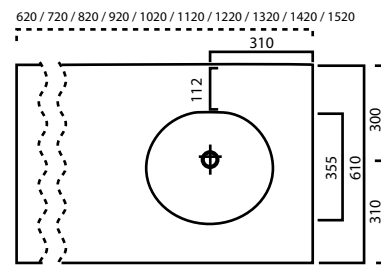

WB5812 / Single

Depth: 122 mm

WB4010 / Single

Depth: 100 mm

WB4513 / Single

Depth: 125 mm

WB5113 / Single

Depth: 125 mm

WB5513 / Single

Depth: 125 mm

WB6010 / Single

Depth: 103 mm

FVT13R / Single

Bowl right; Depth: 130 mm

PV4080 / Single

Depth: 80 mm

FVT13L / Single

Bowl left; Depth: 130 mm

PV5080 / Single

Depth: 80 mm

FVT13C / Single

Bowl central; Depth: 130 mm

PV6080 / Single

Depth: 80 mm