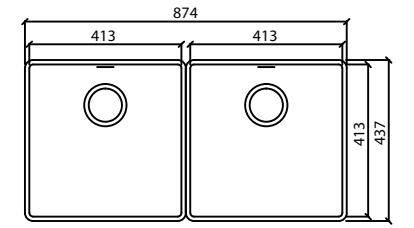

Depth: 175 mm

DTS4141 / Double

Depth: 210 mm