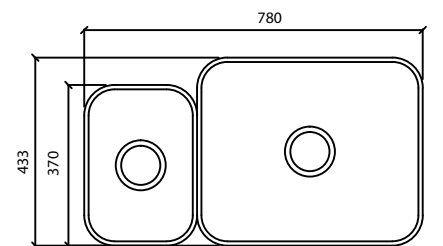

TSR5020 / Single

Depth: 200 mm

TSR4118 / Single

Depth: 175 mm

DTS1631 / Double

Depth: 155 mm (L); 175 mm (R)

DTS2450 / Double

Depth: 140 mm (L); 210 mm (R)

DTS3131 / Double

Depth: 175 mm

DTS4141 / Double

Depth: 210 mm

DTSR1631 / Double

Depth: 200 mm

DTSR2450 / Double

Depth: 175 mm

DTSR3131 / Double

Depth: 170 mm

DTSR4141/ Double

Bottom: ● ● ○

Depth: 155 mm (L); 175 mm (R)

DTS1531/ Double

Bottom: ● ● ○

Limited colors available
Bottom: ● ● ○