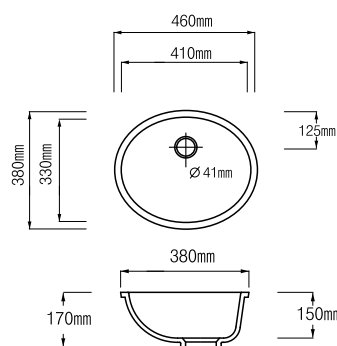

Hanex®

Casting Bowls / Single
Gegossene Waschbecken / Einzel

VB4515 / Single

- ⊘ S-008 N-White
- S-004 Ivory

VB4615 / Single

- ⊘ S-008 N-White
- S-004 Ivory

VB5615 / Single

- ⊘ S-008 N-White
- S-004 Ivory