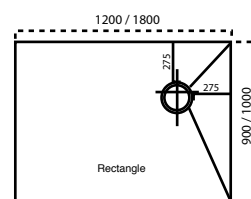

STF50 / Single

(incl. 1 pc. Drain VIEGA & revolving vario joint sealing band & Packaging)

Standard (VIEGA)

Fluscmounted:
*functional rim (can be shortened in a flexible way)

Fluscmounted:
*functional rim (can be shortened in a flexible way)

Fluscmounted:
*functional rim (can be shortened in a flexible way)

Exemplary illustration

All shower trays as well as in custom sizes.

STF00 / Single

(incl. 1 pc. Drain VIEGA & revolving vario joint sealing band & Packaging)

Standard (VIEGA)

Integrated (DALLMER)

BT1748 / Single

(incl. 1 pc. Drain VIEGA Citaplex)

Depth: 480 mm | Total height: 650 mm

BT2049 / Single

(incl. 1 pc. Drain VIEGA Citaplex)

Depth: 493 mm | Total height: 650 mm