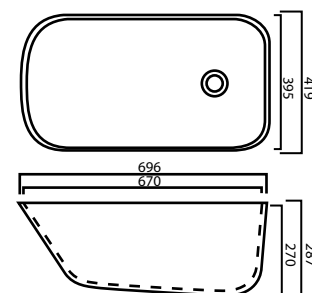

BT1748 / Single

(incl. 1 pc. Drain VIEGA Citaplex)

Depth: 480 mm | Total height: 650 mm

BT2049 / Single

(incl. 1 pc. Drain VIEGA Citaplex)

Depth: 493 mm | Total height: 650 mm

**BB6714 / Single**

Depth: 143 mm

BB6817 / Single

Depth: 172 mm

FVT13C / Single

Depth: 270; 287 mm

With our wide range of dimensions and shapes, we provide the right product for any interior atmosphere and lifestyle. Choose between built-in washbasins and kitchen sinks, which can be seamlessly integrated into a solid surface vanity top/worktop or combine a sit-on bowl with other exclusive materials for your personal items. There are no limits to your creativity.