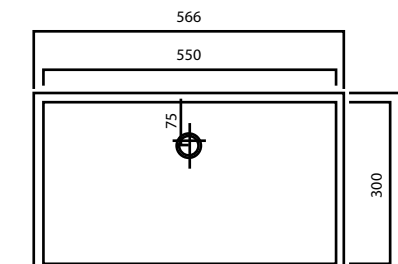

WB5812 / Single

Depth: 122 mm

WB4010 / Single

Depth: 100 mm

WB4513 / Single

Depth: 125 mm

WB5113 / Single

Depth: 125 mm

WB5513 / Single

Depth: 125 mm

WB6010 / Single

Depth: 103 mm

FVT13R / Single

Bowl right; Depth: 130 mm

PV4080 / Single

Depth: 80 mm