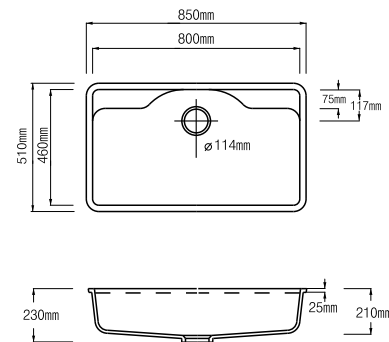

SB8521 / Single

- ⊘ S-008 N-White
- S-004 Ivory

SB3112 / Single

- ⊘ S-008 N-White
- S-004 Ivory

SB4520 / Single

- ⊘ S-008 N-White
- S-004 Ivory

SB5818 / Single

- ⊘ S-008 N-White
- S-004 Ivory

SB6019 / Single

- ⊘ S-008 N-White
- S-004 Ivory

SB7518 / Single

- ⊘ S-008 N-White
- S-004 Ivory

SB7820 / Single

- ⊘ S-008 N-White
- S-004 Ivory