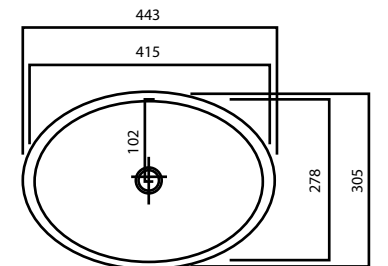

Hanex®

Thermoformed Basins / Single
Thermogeformte Becken / Einzel

SP3013 / Single

Depth: 130 mm

SP3712 / Single

Depth: 120 mm

SP3715 / Single

Depth: 150 mm

SP4211 / Single

Depth: 111 mm

SP4013 / Single

Depth: 130 mm

SP4712 / Single

Depth: 124 mm

WB4712 / Single

Depth: 122 mm

WB5812 / Single

Depth: 122 mm

WB4010 / Single

Depth: 100 mm

WB4513 / Single

Depth: 125 mm

WB5113 / Single

Depth: 125 mm

WB5513 / Single

Depth: 125 mm

WB6010 / Single

Depth: 103 mm

FVT13R / Single

Bowl right; Depth: 130 mm

PV4080 / Single

Depth: 80 mm