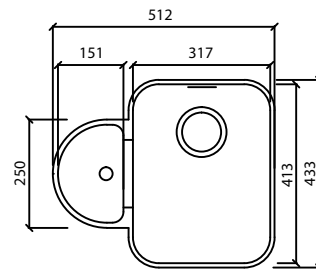

TSR5020 / Single

Depth: 200 mm

TSR4118 / Single

Depth: 175 mm

DTS1631 / Double

Depth: 155 mm (L); 175 mm (R)

DTS2450 / Double

Depth: 140 mm (L); 210 mm (R)

DTS3131 / Double

Depth: 175 mm

DTS4141 / Double

Depth: 210 mm

DTSR1631 / Double

Depth: 200 mm

DTSR2450 / Double

Depth: 175 mm

DTSR3131 / Double

Depth: 170 mm

DTSR4141/ Double

Bottom: ● ● ○

Depth: 155 mm (L); 175 mm (R)

DTS1531/ Double

Bottom: ● ● ○

Limited colors available
Bottom: ● ● ○

Depth: 30 mm

Waste Valve / Bowls

WV 14
push to open

WV 14
non lockable

Drain Set / Bowls

DS1
Overflow
- Square

Outstanding design
for your personality

Hanex® Solid Surfaces