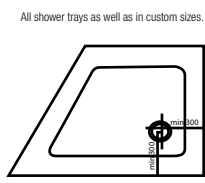

Exemplary illustration

All shower trays as well as in custom sizes.