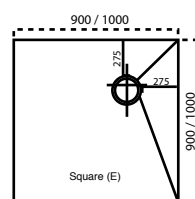

STF50 / Single

(incl. 1 pc. Drain VIEGA & revolving vario joint sealing band & Packaging)

Standard (VIEGA)

Fluscmounted:
*functional rim (can be shortened in a flexible way)

Fluscmounted:
*functional rim (can be shortened in a flexible way)

Fluscmounted:
*functional rim (can be shortened in a flexible way)

Exemplary illustration

All shower trays as well as in custom sizes.

STF00 / Single

(incl. 1 pc. Drain VIEGA & revolving vario joint sealing band & Packaging)

Standard (VIEGA)

Integrated (DALLMER)

BT1748 / Single

(incl. 1 pc. Drain VIEGA Citaplex)

Depth: 480 mm | Total height: 650 mm

BT2049 / Single

(incl. 1 pc. Drain VIEGA Citaplex)

Depth: 493 mm | Total height: 650 mm