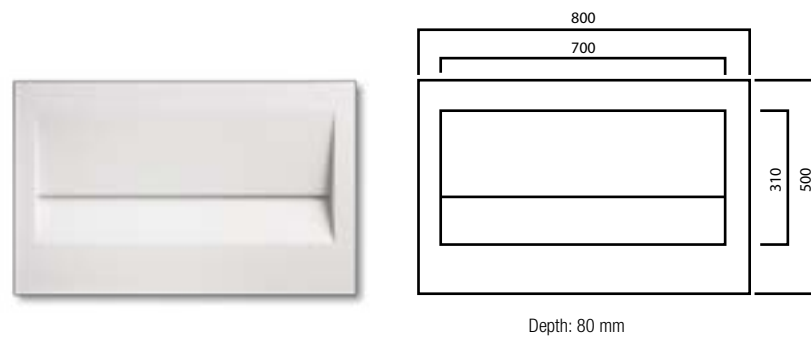

PV7080 / Single

Outstanding design
for your personality

Hanex®

Thermoformed Shower Trays & Baths
Thermogeformte Duschtassen & Badewannen