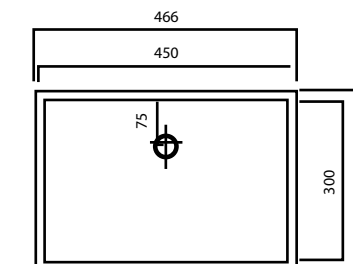

WB5812 / Single

Depth: 122 mm

WB4010 / Single

Depth: 100 mm

WB4513 / Single

Depth: 125 mm

WB5113 / Single

Depth: 125 mm

WB5513 / Single

Depth: 125 mm

WB6010 / Single

Depth: 103 mm

FVT13R / Single

Bowl right; Depth: 130 mm

PV4080 / Single

Depth: 80 mm