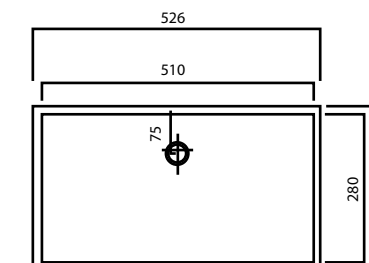

WB5812 / Single

Depth: 122 mm

WB4010 / Single

Depth: 100 mm

WB4513 / Single

Depth: 125 mm

WB5113 / Single

Depth: 125 mm

WB5513 / Single

Depth: 125 mm

WB6010 / Single

Depth: 103 mm

FVT13R / Single

Bowl right; Depth: 130 mm

PV4080 / Single

Depth: 80 mm