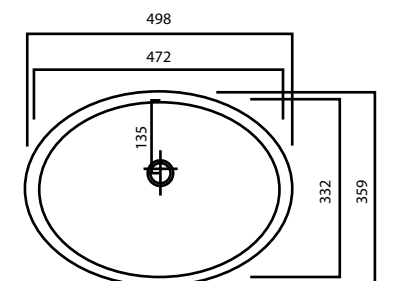

Hanex®

Thermoformed Basins / Single
Thermogeformte Becken / Einzel

SP3013 / Single

Depth: 130 mm

SP3712 / Single

Depth: 120 mm

SP3715 / Single

Depth: 150 mm

SP4211 / Single

Depth: 111 mm

SP4013 / Single

Depth: 130 mm

SP4712 / Single

Depth: 124 mm

WB4712 / Single

Depth: 122 mm

WB5812 / Single

Depth: 122 mm

WB4010 / Single

Depth: 100 mm

WB4513 / Single

Depth: 125 mm

WB5113 / Single

Depth: 125 mm

WB5513 / Single

Depth: 125 mm

WB6010 / Single

Depth: 103 mm

FVT13R / Single

Bowl right; Depth: 130 mm

PV4080 / Single

Depth: 80 mm