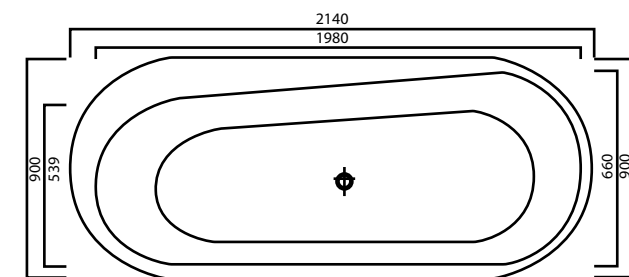

Depth: 493 mm | Total height: 650 mm