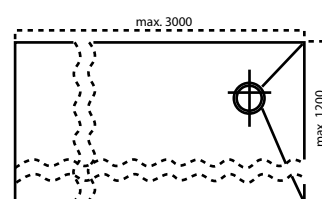

STF50 / Single

(incl. 1 pc. Drain VIEGA & revolving vario joint sealing band & Packaging)

Standard (VIEGA)

Fluscmounted:
*functional rim (can be shortened in a flexible way)

Fluscmounted:
*functional rim (can be shortened in a flexible way)

Fluscmounted:
*functional rim (can be shortened in a flexible way)

Exemplary illustration

All shower trays as well as in custom sizes.

STF00 / Single

(incl. 1 pc. Drain VIEGA & revolving vario joint sealing band & Packaging)

Standard (VIEGA)

Integrated (DALLMER)

BT1748 / Single

(incl. 1 pc. Drain VIEGA Citaplex)

Depth: 480 mm | Total height: 650 mm

BT2049 / Single

(incl. 1 pc. Drain VIEGA Citaplex)

Depth: 493 mm | Total height: 650 mm