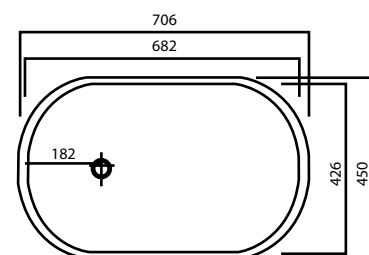

WB5513 / Single

Depth: 125 mm

WB6010 / Single

Depth: 103 mm

FVT13R / Single

Bowl right; Depth: 130 mm

PV4080 / Single

Depth: 80 mm

BT1748 / Single

(incl. 1 pc. Drain VIEGA Citaplex)

Depth: 480 mm | Total height: 650 mm

BT2049 / Single

(incl. 1 pc. Drain VIEGA Citaplex)

Depth: 493 mm | Total height: 650 mm

**BB6714 / Single**

Depth: 143 mm

BB6817 / Single

Depth: 172 mm

FVT13C / Single

Depth: 270; 287 mm

With our wide range of dimensions and shapes, we provide the right product for any interior atmosphere and lifestyle. Choose between built-in washbasins and kitchen sinks, which can be seamlessly integrated into a solid surface vanity top/worktop or combine a sit-on bowl with other exclusive materials for your personal items. There are no limits to your creativity.