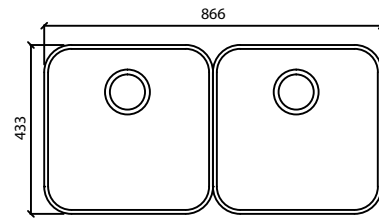

DTSR3131 / Double

Depth: 170 mm

DTSR4141/ Double

Bottom: ● ● ○

Depth: 155 mm (L); 175 mm (R)

DTS1531/ Double

Bottom: ● ● ○

Limited colors available
Bottom: ● ● ○

Depth: 30 mm

Waste Valve / Bowls

WV 14
push to open

WV 14
non lockable

Drain Set / Bowls

DS1
Overflow
- Square

Outstanding design
for your personality

Hanex® Solid Surfaces