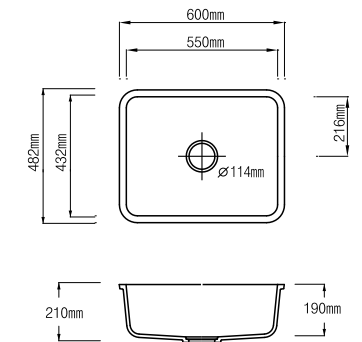

SB6019 / Single

- ⊘ S-008 N-White
- S-004 Ivory