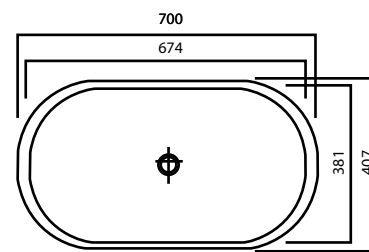

WB5513 / Single

Depth: 125 mm

WB6010 / Single

Depth: 103 mm

FVT13R / Single

Bowl right; Depth: 130 mm

PV4080 / Single

Depth: 80 mm

Fluscmounted:
*functional rim (can be shortened in a flexible way)

Exemplary illustration

All shower trays as well as in custom sizes.

STF00 / Single

(incl. 1 pc. Drain VIEGA & revolving vario joint sealing band & Packaging)

BT1748 / Single

(incl. 1 pc. Drain VIEGA Citaplex)

Depth: 480 mm | Total height: 650 mm

BT2049 / Single

(incl. 1 pc. Drain VIEGA Citaplex)

Depth: 493 mm | Total height: 650 mm

**BB6714 / Single**

Depth: 143 mm

BB6817 / Single

Depth: 172 mm

FVT13C / Single

Depth: 270; 287 mm

With our wide range of dimensions and shapes, we provide the right product for any interior atmosphere and lifestyle. Choose between built-in washbasins and kitchen sinks, which can be seamlessly integrated into a solid surface vanity top/worktop or combine a sit-on bowl with other exclusive materials for your personal items. There are no limits to your creativity.