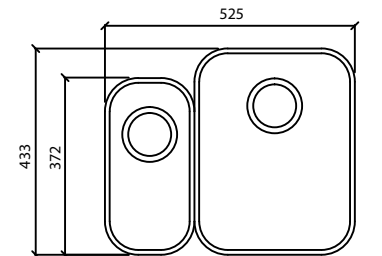

TSR5020 / Single

Depth: 200 mm

TSR4118 / Single

Depth: 175 mm

DTS1631 / Double

Depth: 155 mm (L); 175 mm (R)

DTS2450 / Double

Depth: 140 mm (L); 210 mm (R)

DTS3131 / Double

Depth: 175 mm

DTS4141 / Double

Depth: 210 mm

DTSR1631 / Double

Depth: 200 mm

DTSR2450 / Double

Depth: 175 mm

DTSR3131 / Double

Depth: 170 mm

DTSR4141/ Double

Bottom: ● ● ○

Depth: 155 mm (L); 175 mm (R)

DTS1531/ Double

Bottom: ● ● ○

Limited colors available
Bottom: ● ● ○