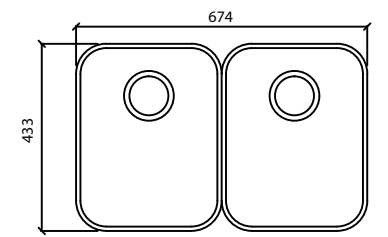

TSR5020 / Single

Depth: 200 mm

TSR4118 / Single

Depth: 175 mm

DTS1631 / Double

Depth: 155 mm (L); 175 mm (R)

DTS2450 / Double

Depth: 140 mm (L); 210 mm (R)

DTS3131 / Double

Depth: 175 mm

DTS4141 / Double

Depth: 210 mm

DTSR1631 / Double

Depth: 200 mm

DTSR2450 / Double

Depth: 175 mm

DTSR3131 / Double

Depth: 170 mm

DTSR4141/ Double

Bottom: ● ● ○

Depth: 155 mm (L); 175 mm (R)

DTS1531/ Double

Bottom: ● ● ○

Limited colors available
Bottom: ● ● ○