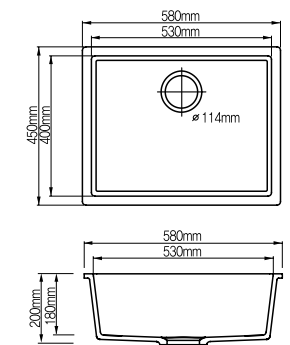

SB5818 / Single

- ⊘ S-008 N-White
- S-004 Ivory