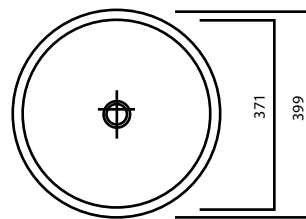

Hanex®

Thermoformed Basins / Single
Thermogeformte Becken / Einzel

SP3013 / Single

Depth: 130 mm

SP3712 / Single

Depth: 120 mm

SP3715 / Single

Depth: 150 mm