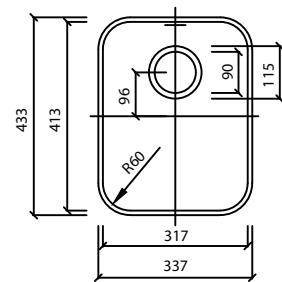

TS4120 / Single

Depth: 205 mm

TS5020 / Single

Depth: 205 mm

TS7021 / Single

Depth: 210 mm

TS9021 / Single

Depth: 210 mm

TSR1615 / Single

Depth: 150 mm

TSR2414 / Single

Depth: 135 mm

TSR3117 / Single

Depth: 170 mm

TSR4120 / Single

Depth: 200 mm

TSR5020 / Single

Depth: 200 mm

TSR4118 / Single

Depth: 175 mm

DTS1631 / Double

Depth: 155 mm (L); 175 mm (R)

DTS2450 / Double

Depth: 140 mm (L); 210 mm (R)

DTS3131 / Double

Depth: 175 mm

DTS4141 / Double

Depth: 210 mm

DTSR1631 / Double

Depth: 200 mm

DTSR2450 / Double

Depth: 175 mm