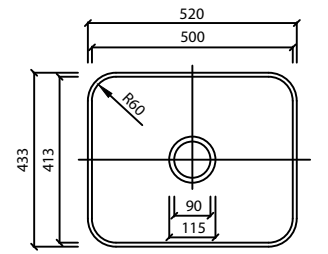

TSR1615 / Single

Depth: 150 mm

TSR2414 / Single

Depth: 135 mm

TSR3117 / Single

Depth: 170 mm

TSR4120 / Single

Depth: 200 mm

TSR5020 / Single

Depth: 200 mm

TSR4118 / Single

Depth: 175 mm

DTS1631 / Double

Depth: 155 mm (L); 175 mm (R)

DTS2450 / Double

Depth: 140 mm (L); 210 mm (R)