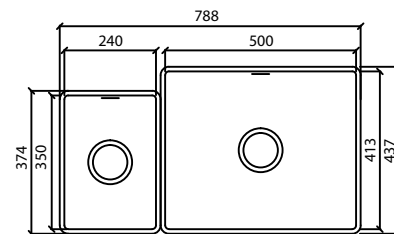

TSR5020 / Single

Depth: 200 mm

TSR4118 / Single

Depth: 175 mm

DTS1631 / Double

Depth: 155 mm (L); 175 mm (R)

DTS2450 / Double

Depth: 140 mm (L); 210 mm (R)