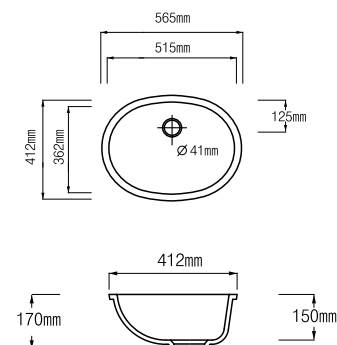

Hanex®

Casting Bowls / Single
Gegossene Waschbecken / Einzel

VB4515 / Single

- ⊘ S-008 N-White
- S-004 Ivory

VB4615 / Single

- ⊘ S-008 N-White
- S-004 Ivory

VB5615 / Single

- ⊘ S-008 N-White
- S-004 Ivory