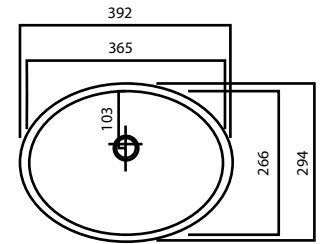

Hanex®

Thermoformed Basins / Single
Thermogeformte Becken / Einzel

SP3013 / Single

Depth: 130 mm

SP3712 / Single

Depth: 120 mm

SP3715 / Single

Depth: 150 mm

SP4211 / Single

Depth: 111 mm

SP4013 / Single

Depth: 130 mm

SP4712 / Single

Depth: 124 mm

WB4712 / Single

Depth: 122 mm

WB5513 / Single

Depth: 125 mm

WB6010 / Single

Depth: 103 mm

FVT13R / Single

Bowl right; Depth: 130 mm

PV4080 / Single

Depth: 80 mm