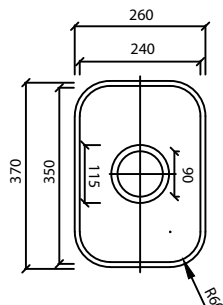

Hanex®

Thermoformed Sinks / Single & Double
Thermogeformte Spülbecken / Einzel & Doppel

TS1615 / Single

Depth: 155 mm

TS2414 / Single

Depth: 140 mm

TS3117 / Single

Depth: 175 mm

TS4120 / Single

Depth: 205 mm

TS5020 / Single

Depth: 205 mm

TS7021 / Single

Depth: 210 mm

TS9021 / Single

Depth: 210 mm

TSR1615 / Single

Depth: 150 mm

TSR2414 / Single

Depth: 135 mm

TSR3117 / Single

Depth: 170 mm

TSR4120 / Single

Depth: 200 mm

TSR5020 / Single

Depth: 200 mm

TSR4118 / Single

Depth: 175 mm

DTS1631 / Double

Depth: 155 mm (L); 175 mm (R)

DTS2450 / Double

Depth: 140 mm (L); 210 mm (R)