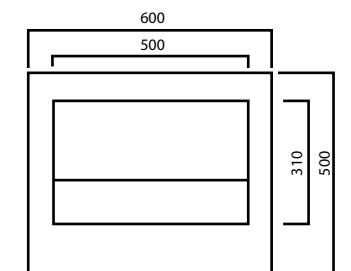

WB5513 / Single

Depth: 125 mm

WB6010 / Single

Depth: 103 mm

FVT13R / Single

Bowl right; Depth: 130 mm

PV4080 / Single

Depth: 80 mm

FVT13L / Single

Bowl left; Depth: 130 mm

PV5080 / Single

Depth: 80 mm

FVT13C / Single

Bowl central; Depth: 130 mm

PV6080 / Single

Depth: 80 mm