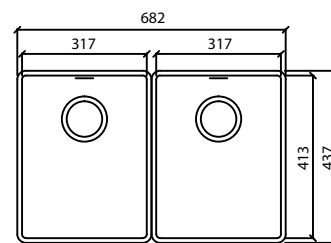

DTS3131 / Double

Depth: 175 mm