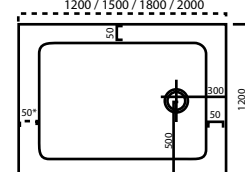

Fluscmounted:
*functional rim (can be shortened in a flexible way)