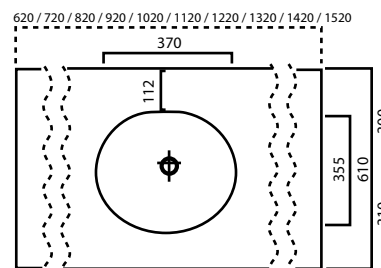

WB5513 / Single

Depth: 125 mm

WB6010 / Single

Depth: 103 mm

FVT13R / Single

Bowl right; Depth: 130 mm

PV4080 / Single

Depth: 80 mm

FVT13L / Single

Bowl left; Depth: 130 mm

PV5080 / Single

Depth: 80 mm

FVT13C / Single

Bowl central; Depth: 130 mm

PV6080 / Single

Depth: 80 mm