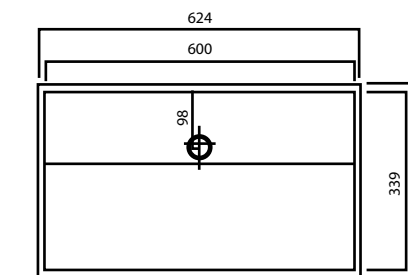

WB5812 / Single

Depth: 122 mm

WB4010 / Single

Depth: 100 mm

WB4513 / Single

Depth: 125 mm

WB5113 / Single

Depth: 125 mm

WB5513 / Single

Depth: 125 mm

WB6010 / Single

Depth: 103 mm

FVT13R / Single

Bowl right; Depth: 130 mm

PV4080 / Single

Depth: 80 mm