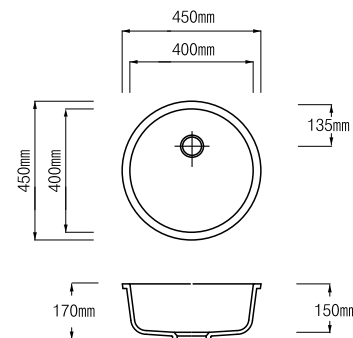

VB4515 / Single

- ⊘ S-008 N-White
- S-004 Ivory