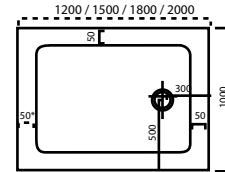

Fluscmounted:
*functional rim (can be shortened in a flexible way)