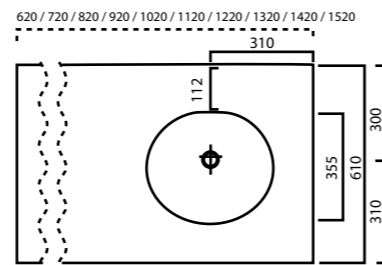

WB5812 / Single

Depth: 122 mm

WB4010 / Single

Depth: 100 mm

WB4513 / Single

Depth: 125 mm

WB5113 / Single

Depth: 125 mm

WB5513 / Single

Depth: 125 mm

WB6010 / Single

Depth: 103 mm

FVT13R / Single

Bowl right; Depth: 130 mm

PV4080 / Single

Depth: 80 mm

FVT13L / Single

Bowl left; Depth: 130 mm

PV5080 / Single

Depth: 80 mm

FVT13C / Single

Bowl central; Depth: 130 mm

PV6080 / Single

Depth: 80 mm