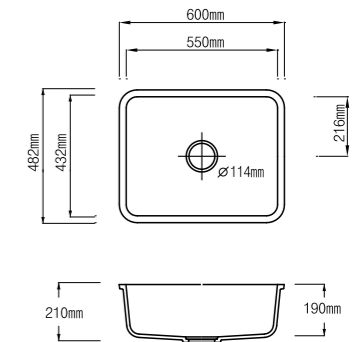

SB6019 / Single

- ⊘ S-008 N-White
- S-004 Ivory