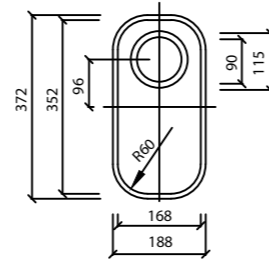

Hanex®

Thermoformed Sinks / Single & Double
Thermogeformte Spülbecken / Einzel & Doppel

TS1615 / Single

Depth: 155 mm

TS2414 / Single

Depth: 140 mm

TS3117 / Single

Depth: 175 mm

TS4120 / Single

Depth: 205 mm

TS5020 / Single

Depth: 205 mm

TS7021 / Single

Depth: 210 mm

TS9021 / Single

Depth: 210 mm

TSR1615 / Single

Bottom: ● ● ○

Depth: 150 mm

TSR2414 / Single

Bottom: ● ● ○

Depth: 135 mm

TSR3117 / Single

Bottom: ● ● ○