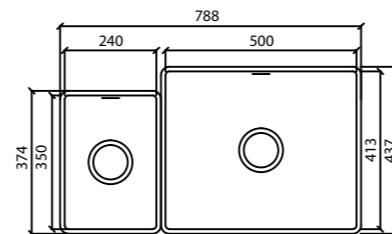

Bottom: ● ● ○

Depth: 175 mm

DTS1631 / Double

Depth: 155 mm (L); 175 mm (R)

DTS2450 / Double

Depth: 140 mm (L); 210 mm (R)

DTS3131 / Double

Depth: 175 mm