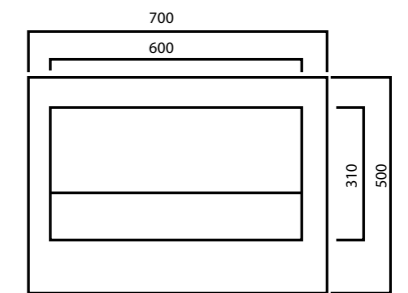

WB5513 / Single

Depth: 125 mm

WB6010 / Single

Depth: 103 mm

FVT13R / Single

Bowl right; Depth: 130 mm

PV4080 / Single

Depth: 80 mm

FVT13L / Single

Bowl left; Depth: 130 mm

PV5080 / Single

Depth: 80 mm

FVT13C / Single

Bowl central; Depth: 130 mm

PV6080 / Single

Depth: 80 mm