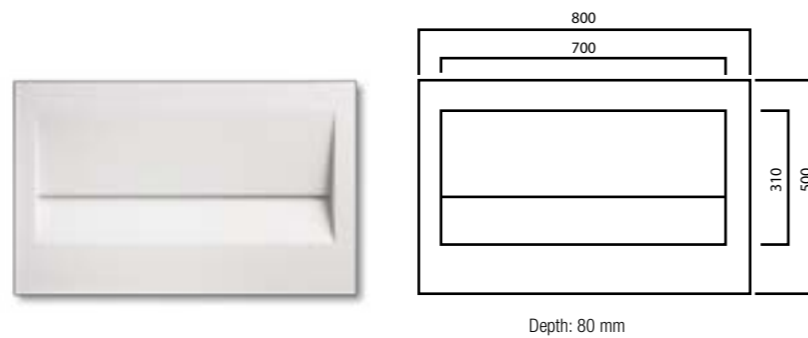

PV7080 / Single

Depth: 80 mm