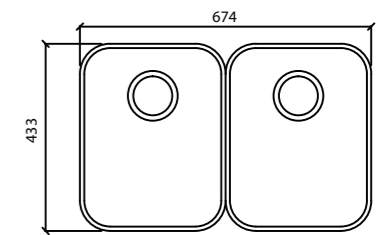

Bottom: ● ● ○

Depth: 175 mm

DTS1631 / Double

Depth: 155 mm (L); 175 mm (R)

DTS2450 / Double

Depth: 140 mm (L); 210 mm (R)

DTS3131 / Double

Depth: 175 mm

DTS4141 / Double

Depth: 210 mm

DTSR1631 / Double

Depth: 200 mm

DTSR2450 / Double

Depth: 175 mm

DTSR3131 / Double

Depth: 170 mm

DTSR4141/ Double

Bottom: ● ● ○

Depth: 155 mm (L); 175 mm (R)

DTS1531/ Double

Bottom: ● ● ○

Limited colors available
Bottom: ● ● ○

Depth: 30 mm

Waste Valve / Bowls