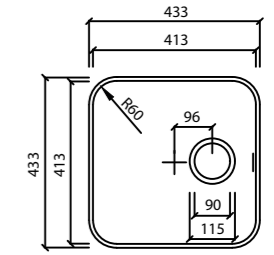

Depth: 210 mm

TSR4120 / Single

Bottom: ● ● ○