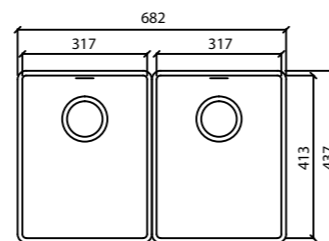

Bottom: ● ● ○

Depth: 175 mm

DTS1631 / Double

Depth: 155 mm (L); 175 mm (R)

DTS2450 / Double

Depth: 140 mm (L); 210 mm (R)

DTS3131 / Double

Depth: 175 mm

DTS4141 / Double

Depth: 210 mm

DTSR1631 / Double

Depth: 200 mm

DTSR2450 / Double

Depth: 175 mm

DTSR3131 / Double

Depth: 170 mm