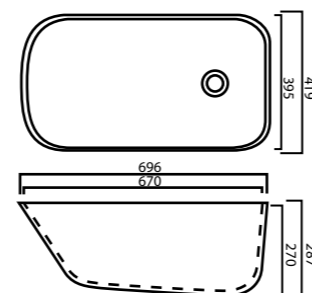

BT1748 / Single

(incl. 1 pc. Drain VIEGA Citaplex)

Depth: 480 mm | Total height: 650 mm

BT2049 / Single

(incl. 1 pc. Drain VIEGA Citaplex)

Depth: 493 mm | Total height: 650 mm

**BB6714 / Single**

Depth: 143 mm

BB6817 / Single

Depth: 172 mm

FVT13C / Single

Depth: 270; 287 mm

With our wide range of dimensions and shapes, we provide the right product for any interior atmosphere and lifestyle. Choose between built-in washbasins and kitchen sinks, which can be seamlessly integrated into a solid surface vanity top/worktop or combine a sit-on bowl with other exclusive materials for your personal items. There are no limits to your creativity.