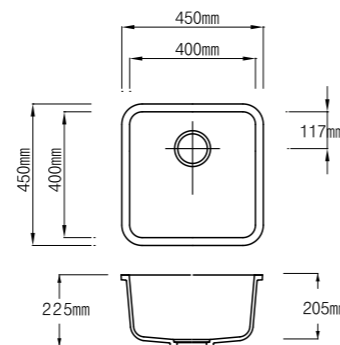

SB4520 / Single

- ⊘ S-008 N-White
- S-004 Ivory