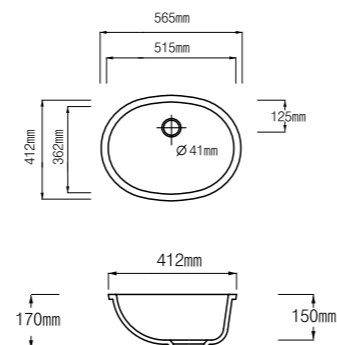

Hanex[®]

Casting Bowls / Single
Gegossene Waschbecken / Einzel

VB4515 / Single

- ⊘ S-008 N-White
- ⊘ S-004 Ivory

VB4615 / Single

- ⊘ S-008 N-White
- ⊘ S-004 Ivory

VB5615 / Single

- ⊘ S-008 N-White
- ⊘ S-004 Ivory