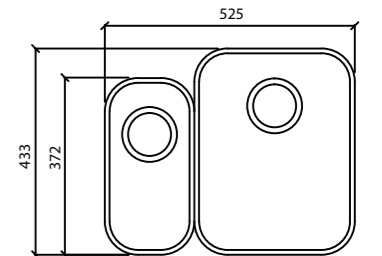

Bottom: ● ● ○

Depth: 175 mm

DTS1631 / Double

Depth: 155 mm (L); 175 mm (R)

DTS2450 / Double

Depth: 140 mm (L); 210 mm (R)

DTS3131 / Double

Depth: 175 mm

DTS4141 / Double

Depth: 210 mm

DTSR1631 / Double

Depth: 200 mm

DTSR2450 / Double

Depth: 175 mm

DTSR3131 / Double

Depth: 170 mm