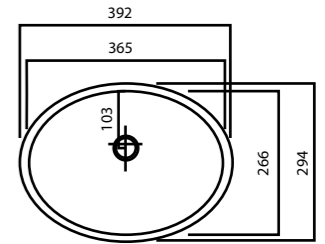

Hanex®

Thermoformed Basins / Single
Thermogeformte Becken / Einzel

SP3013 / Single

Depth: 130 mm

SP3712 / Single

Depth: 120 mm

SP3715 / Single

Depth: 150 mm

SP4211 / Single

Depth: 111 mm

SP4013 / Single

Depth: 130 mm

SP4712 / Single

Depth: 124 mm

WB4712 / Single

Depth: 122 mm