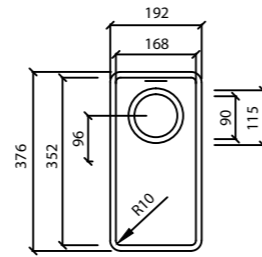

Depth: 155 mm