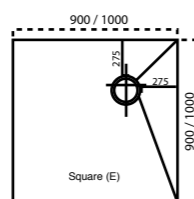

STF50 / Single

(incl. 1 pc. Drain VIEGA & revolving vario joint sealing band & Packaging)

Standard (VIEGA)

Fluscmounted:
*functional rim (can be shortened in a flexible way)

Fluscmounted:
*functional rim (can be shortened in a flexible way)

Fluscmounted:
*functional rim (can be shortened in a flexible way)

All shower trays as well as in custom sizes.

Exemplary illustration

STF00 / Single

(incl. 1 pc. Drain VIEGA & revolving vario joint sealing band & Packaging)

Standard (VIEGA)

Integrated (DALLMER)

Square (Stainless steel or solid surface)

Round (Stainless steel or solid surface)

Channel (Stainless steel or solid surface)

BT1748 / Single

(incl. 1 pc. Drain VIEGA Citaplex)

Depth: 480 mm | Total height: 650 mm

BT2049 / Single

(incl. 1 pc. Drain VIEGA Citaplex)

Depth: 493 mm | Total height: 650 mm