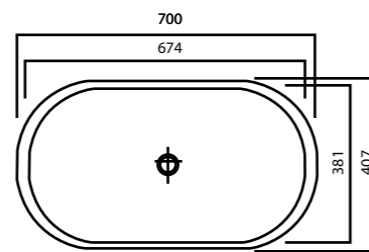

WB5513 / Single

Depth: 125 mm

WB6010 / Single

Depth: 103 mm

FVT13R / Single

Bowl right; Depth: 130 mm

PV4080 / Single

Depth: 80 mm

BT1748 / Single

(incl. 1 pc. Drain VIEGA Citaplex)

Depth: 480 mm | Total height: 650 mm

BT2049 / Single

(incl. 1 pc. Drain VIEGA Citaplex)

Depth: 493 mm | Total height: 650 mm

**BB6714 / Single**

Depth: 143 mm

BB6817 / Single

Depth: 172 mm

FVT13C / Single

Depth: 270; 287 mm

With our wide range of dimensions and shapes, we provide the right product for any interior atmosphere and lifestyle. Choose between built-in washbasins and kitchen sinks, which can be seamlessly integrated into a solid surface vanity top/worktop or combine a sit-on bowl with other exclusive materials for your personal items. There are no limits to your creativity.