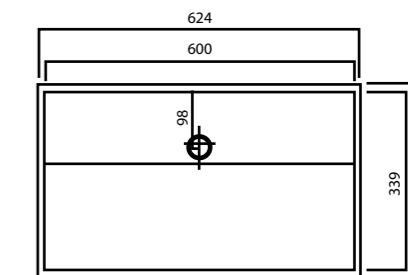

WB5812 / Single

Depth: 122 mm

WB4010 / Single

Depth: 100 mm

WB4513 / Single

Depth: 125 mm

WB5113 / Single

Depth: 125 mm

WB5513 / Single

Depth: 125 mm

WB6010 / Single

Depth: 103 mm

FVT13R / Single

Bowl right; Depth: 130 mm

PV4080 / Single

Depth: 80 mm