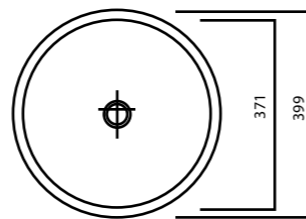

Hanex®

Thermoformed Basins / Single
Thermogeformte Becken / Einzel

SP3013 / Single

Depth: 130 mm

SP3712 / Single

Depth: 120 mm

SP3715 / Single

Depth: 150 mm