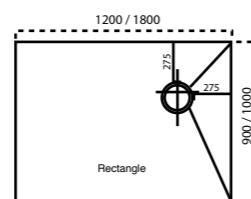

STF50 / Single

(incl. 1 pc. Drain VIEGA & revolving vario joint sealing band & Packaging)

Standard (VIEGA)

Fluscmounted:
*functional rim (can be shortened in a flexible way)

Fluscmounted:
*functional rim (can be shortened in a flexible way)

Fluscmounted:
*functional rim (can be shortened in a flexible way)

All shower trays as well as in custom sizes.

Exemplary illustration

STF00 / Single

(incl. 1 pc. Drain VIEGA & revolving vario joint sealing band & Packaging)

Standard (VIEGA)

Integrated (DALLMER)

Square (Stainless steel or solid surface)

Round (Stainless steel or solid surface)

Channel (Stainless steel or solid surface)

BT1748 / Single

(incl. 1 pc. Drain VIEGA Citaplex)

Depth: 480 mm | Total height: 650 mm

BT2049 / Single

(incl. 1 pc. Drain VIEGA Citaplex)

Depth: 493 mm | Total height: 650 mm