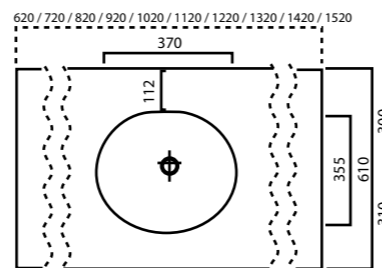

WB5513 / Single

Depth: 125 mm

WB6010 / Single

Depth: 103 mm

FVT13R / Single

Bowl right; Depth: 130 mm

PV4080 / Single

Depth: 80 mm

FVT13L / Single

Bowl left; Depth: 130 mm

PV5080 / Single

Depth: 80 mm

FVT13C / Single

Bowl central; Depth: 130 mm

PV6080 / Single

Depth: 80 mm

PV7080 / Single

Depth: 80 mm

Outstanding design for your personality

Hanex®

Thermoformed Shower Trays & Baths
Thermogeformte Duschtassen & Badewannen

STF50 / Single

(incl. 1 pc. Drain VIEGA & revolving vario joint sealing band & Packaging)