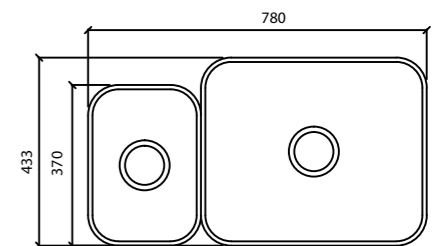

Bottom: ● ● ○

Depth: 175 mm

DTS1631 / Double

Depth: 155 mm (L); 175 mm (R)

DTS2450 / Double

Depth: 140 mm (L); 210 mm (R)

DTS3131 / Double

Depth: 175 mm

DTS4141 / Double

Depth: 210 mm

DTSR1631 / Double

Depth: 200 mm

DTSR2450 / Double

Depth: 175 mm

DTSR3131 / Double

Depth: 170 mm

DTSR4141/ Double

Bottom: ● ● ○

Depth: 155 mm (L); 175 mm (R)

DTS1531/ Double

Bottom: ● ● ○

Limited colors available
Bottom: ● ● ○

Depth: 30 mm

Waste Valve / Bowls