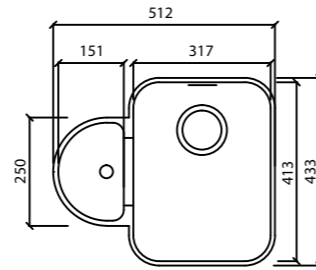

Bottom: ● ● ○

Depth: 175 mm

DTS1631 / Double

Depth: 155 mm (L); 175 mm (R)

DTS2450 / Double

Depth: 140 mm (L); 210 mm (R)

DTS3131 / Double

Depth: 175 mm

DTS4141 / Double

Depth: 210 mm

DTSR1631 / Double

Depth: 200 mm

DTSR2450 / Double

Depth: 175 mm

DTSR3131 / Double

Depth: 170 mm

DTSR4141/ Double

Bottom: ● ● ○

Depth: 155 mm (L); 175 mm (R)

DTS1531/ Double

Bottom: ● ● ○

Limited colors available
Bottom: ● ● ○

Depth: 30 mm

Waste Valve / Bowls