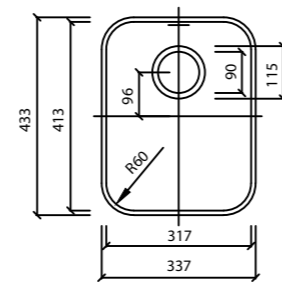

TS4120 / Single

Depth: 205 mm

TS5020 / Single

Depth: 205 mm

TS7021 / Single

Depth: 210 mm

TS9021 / Single

Depth: 210 mm

TSR1615 / Single

Bottom: ● ● ○

Depth: 150 mm

TSR2414 / Single

Bottom: ● ● ○

Depth: 135 mm

TSR3117 / Single

Bottom: ● ● ○

Depth: 170 mm

TSR4120 / Single

Bottom: ● ● ○

Depth: 200 mm

TSR5020 / Single

Bottom: ● ● ○

Depth: 200 mm

TSR4118 / Single

Bottom: ● ● ○

Depth: 175 mm

DTS1631 / Double

Depth: 155 mm (L); 175 mm (R)

DTS2450 / Double

Depth: 140 mm (L); 210 mm (R)

DTS3131 / Double

Depth: 175 mm