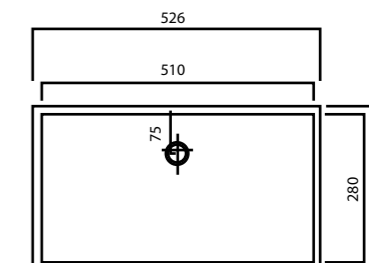

WB5812 / Single

Depth: 122 mm

WB4010 / Single

Depth: 100 mm

WB4513 / Single

Depth: 125 mm

WB5113 / Single

Depth: 125 mm

WB5513 / Single

Depth: 125 mm

WB6010 / Single

Depth: 103 mm

FVT13R / Single

Bowl right; Depth: 130 mm

PV4080 / Single

Depth: 80 mm