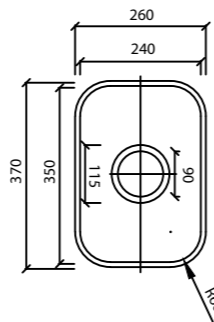

TSR1615 / Single

Bottom: ● ● ○

Depth: 150 mm

TSR2414 / Single

Bottom: ● ● ○

Depth: 135 mm

TSR3117 / Single

Bottom: ● ● ○

Depth: 170 mm

TSR4120 / Single

Bottom: ● ● ○

Depth: 200 mm

TSR5020 / Single

Bottom: ● ● ○

Depth: 200 mm

TSR4118 / Single

Bottom: ● ● ○

Depth: 175 mm

DTS1631 / Double

Depth: 155 mm (L); 175 mm (R)

DTS2450 / Double

Depth: 140 mm (L); 210 mm (R)

DTS3131 / Double

Depth: 175 mm