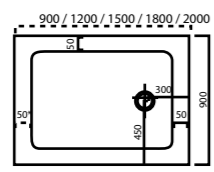

Fluscmounted:
*functional rim (can be shortened in a flexible way)