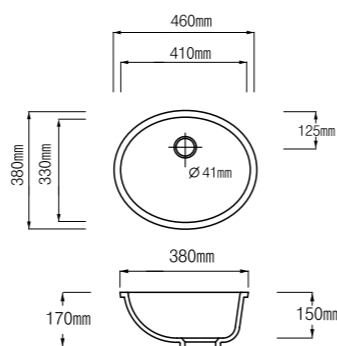

Hanex[®]

Casting Bowls / Single
Gegossene Waschbecken / Einzel

VB4515 / Single

- ⊘ S-008 N-White
- ⊘ S-004 Ivory

VB4615 / Single

- ⊘ S-008 N-White
- ⊘ S-004 Ivory

VB5615 / Single

- ⊘ S-008 N-White
- ⊘ S-004 Ivory