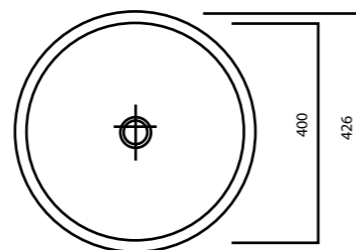

SP4013 / Single

Depth: 130 mm