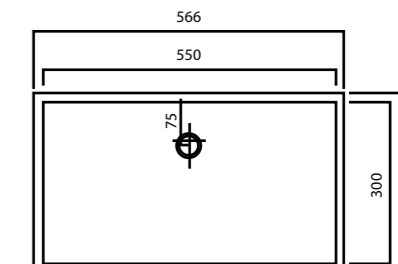

WB5812 / Single

Depth: 122 mm

WB4010 / Single

Depth: 100 mm

WB4513 / Single

Depth: 125 mm

WB5113 / Single

Depth: 125 mm

WB5513 / Single

Depth: 125 mm

WB6010 / Single

Depth: 103 mm

FVT13R / Single

Bowl right; Depth: 130 mm

PV4080 / Single

Depth: 80 mm