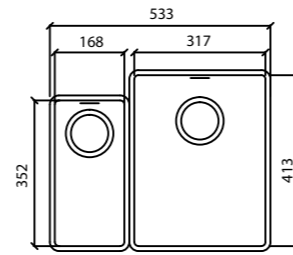

Depth: 170 mm

TSR4120 / Single

Bottom: ● ● ○

Depth: 200 mm

TSR5020 / Single

Bottom: ● ● ○

Depth: 200 mm

TSR4118 / Single

Bottom: ● ● ○

Depth: 175 mm

DTS1631 / Double

Depth: 155 mm (L); 175 mm (R)

DTS2450 / Double

Depth: 140 mm (L); 210 mm (R)

DTS3131 / Double

Depth: 175 mm