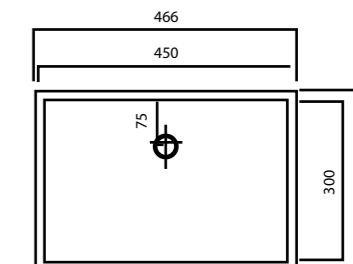

WB5812 / Single

Depth: 122 mm

WB4010 / Single

Depth: 100 mm

WB4513 / Single

Depth: 125 mm

WB5113 / Single

Depth: 125 mm

WB5513 / Single

Depth: 125 mm

WB6010 / Single

Depth: 103 mm

FVT13R / Single

Bowl right; Depth: 130 mm

PV4080 / Single

Depth: 80 mm