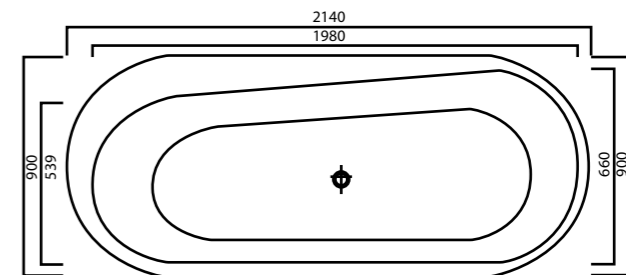

Depth: 493 mm | Total height: 650 mm