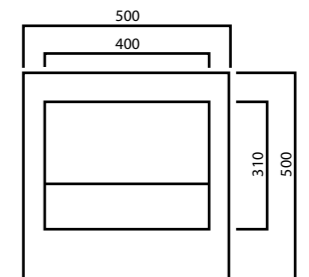

WB5812 / Single

Depth: 122 mm

WB4010 / Single

Depth: 100 mm

WB4513 / Single

Depth: 125 mm

WB5113 / Single

Depth: 125 mm

WB5513 / Single

Depth: 125 mm

WB6010 / Single

Depth: 103 mm

FVT13R / Single

Bowl right; Depth: 130 mm

PV4080 / Single

Depth: 80 mm

FVT13L / Single

Bowl left; Depth: 130 mm

PV5080 / Single

Depth: 80 mm

FVT13C / Single

Bowl central; Depth: 130 mm

PV6080 / Single

Depth: 80 mm