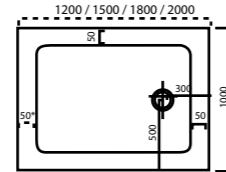

Fluscmounted:
*functional rim (can be shortened in a flexible way)