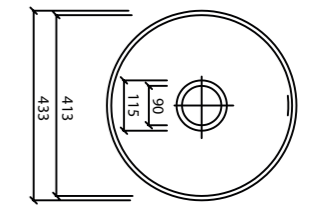

Depth: 170 mm

TSR4120 / Single

Bottom: ● ● ○

Depth: 200 mm

TSR5020 / Single

Bottom: ● ● ○

Depth: 200 mm

TSR4118 / Single

Bottom: ● ● ○

Depth: 175 mm

DTS1631 / Double

Depth: 155 mm (L); 175 mm (R)

DTS2450 / Double

Depth: 140 mm (L); 210 mm (R)

DTS3131 / Double

Depth: 175 mm