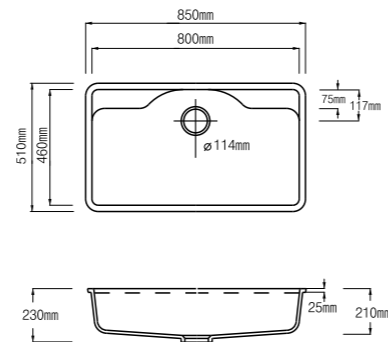

SB8521 / Single

- ⊘ S-008 N-White
- S-004 Ivory

SB3112 / Single

- ⊘ S-008 N-White
- S-004 Ivory

SB4520 / Single

- ⊘ S-008 N-White
- S-004 Ivory

SB5818 / Single

- ⊘ S-008 N-White
- S-004 Ivory

SB6019 / Single

- ⊘ S-008 N-White
- S-004 Ivory

SB7518 / Single

- ⊘ S-008 N-White
- S-004 Ivory

SB7820 / Single

- ⊘ S-008 N-White
- S-004 Ivory