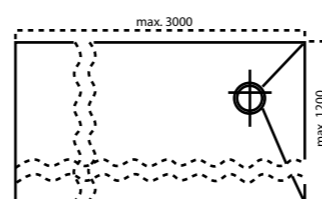

STF50 / Single

(incl. 1 pc. Drain VIEGA & revolving vario joint sealing band & Packaging)

Standard (VIEGA)

Fluscmounted:
*functional rim (can be shortened in a flexible way)

Fluscmounted:
*functional rim (can be shortened in a flexible way)

Fluscmounted:
*functional rim (can be shortened in a flexible way)

All shower trays as well as in custom sizes.

Exemplary illustration

STF00 / Single

(incl. 1 pc. Drain VIEGA & revolving vario joint sealing band & Packaging)

Standard (VIEGA)

Integrated (DALLMER)

Square (Stainless steel or solid surface)

Round (Stainless steel or solid surface)

Channel (Stainless steel or solid surface)

BT1748 / Single

(incl. 1 pc. Drain VIEGA Citaplex)

Depth: 480 mm | Total height: 650 mm

BT2049 / Single

(incl. 1 pc. Drain VIEGA Citaplex)

Depth: 493 mm | Total height: 650 mm