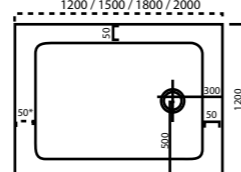

Fluscmounted:
*functional rim (can be shortened in a flexible way)

All shower trays as well as in custom sizes.