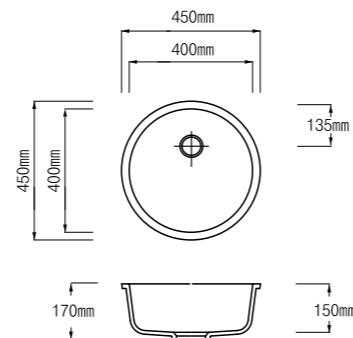

VB4515 / Single

- ⊘ S-008 N-White
- ⊘ S-004 Ivory