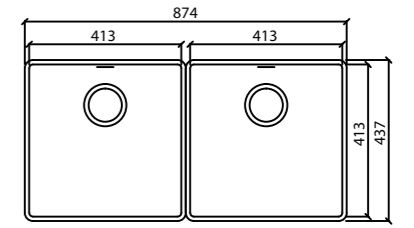

DTS4141 / Double

Depth: 210 mm