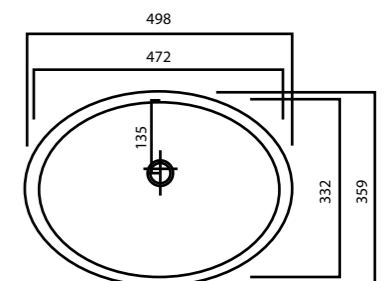

Hanex®

Thermoformed Basins / Single
Thermogeformte Becken / Einzel

SP3013 / Single

Depth: 130 mm

SP3712 / Single

Depth: 120 mm

SP3715 / Single

Depth: 150 mm

SP4211 / Single

Depth: 111 mm

SP4013 / Single

Depth: 130 mm

SP4712 / Single

Depth: 124 mm

WB4712 / Single

Depth: 122 mm

WB5812 / Single

Depth: 122 mm

WB4010 / Single

Depth: 100 mm

WB4513 / Single

Depth: 125 mm

WB5113 / Single

Depth: 125 mm

WB5513 / Single

Depth: 125 mm

WB6010 / Single

Depth: 103 mm

FVT13R / Single

Bowl right; Depth: 130 mm

PV4080 / Single

Depth: 80 mm