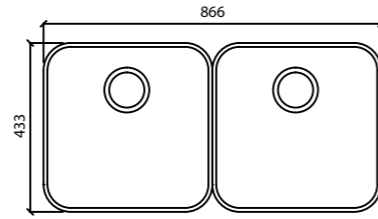

Bottom: ● ● ○

Depth: 175 mm

DTS1631 / Double

Depth: 155 mm (L); 175 mm (R)

DTS2450 / Double

Depth: 140 mm (L); 210 mm (R)

DTS3131 / Double

Depth: 175 mm

DTS4141 / Double

Depth: 210 mm

DTSR1631 / Double

Depth: 200 mm

DTSR2450 / Double

Depth: 175 mm

DTSR3131 / Double

Depth: 170 mm

DTSR4141/ Double

Bottom: ● ● ○

Depth: 155 mm (L); 175 mm (R)

DTS1531/ Double

Bottom: ● ● ○

Limited colors available
Bottom: ● ● ○

Depth: 30 mm

Waste Valve / Bowls