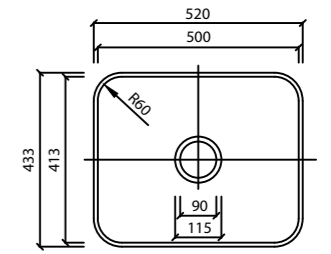

TSR1615 / Single

Bottom: ● ● ○

Depth: 150 mm

TSR2414 / Single

Bottom: ● ● ○

Depth: 135 mm

TSR3117 / Single

Bottom: ● ● ○

Depth: 170 mm

TSR4120 / Single

Bottom: ● ● ○

Depth: 200 mm

TSR5020 / Single

Bottom: ● ● ○

Depth: 200 mm

TSR4118 / Single

Bottom: ● ● ○

Depth: 175 mm

DTS1631 / Double

Depth: 155 mm (L); 175 mm (R)

DTS2450 / Double

Depth: 140 mm (L); 210 mm (R)

DTS3131 / Double

Depth: 175 mm