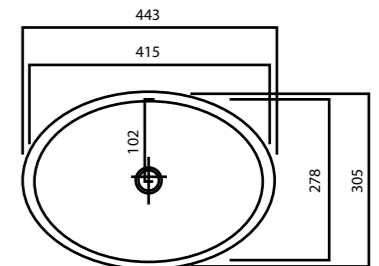

Hanex®

Thermoformed Basins / Single
Thermogeformte Becken / Einzel

SP3013 / Single

Depth: 130 mm

SP3712 / Single

Depth: 120 mm

SP3715 / Single

Depth: 150 mm

SP4211 / Single

Depth: 111 mm

SP4013 / Single

Depth: 130 mm

SP4712 / Single

Depth: 124 mm

WB4712 / Single

Depth: 122 mm

WB5812 / Single

Depth: 122 mm

WB4010 / Single

Depth: 100 mm

WB4513 / Single

Depth: 125 mm

WB5113 / Single

Depth: 125 mm

WB5513 / Single

Depth: 125 mm

WB6010 / Single

Depth: 103 mm

FVT13R / Single

Bowl right; Depth: 130 mm

PV4080 / Single

Depth: 80 mm