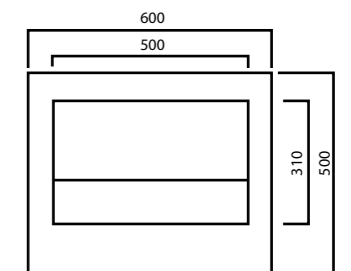

WB5513 / Single

Depth: 125 mm

WB6010 / Single

Depth: 103 mm

FVT13R / Single

Bowl right; Depth: 130 mm

PV4080 / Single

Depth: 80 mm

FVT13L / Single

Bowl left; Depth: 130 mm

PV5080 / Single

Depth: 80 mm

FVT13C / Single

Bowl central; Depth: 130 mm

PV6080 / Single

Depth: 80 mm