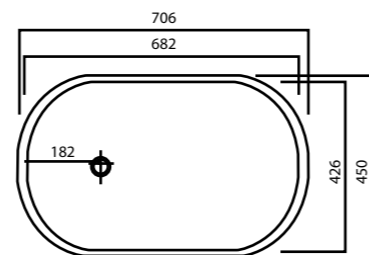

WB5513 / Single

Depth: 125 mm

WB6010 / Single

Depth: 103 mm

FVT13R / Single

Bowl right; Depth: 130 mm

PV4080 / Single

Depth: 80 mm

BT1748 / Single

(incl. 1 pc. Drain VIEGA Citaplex)

Depth: 480 mm | Total height: 650 mm

BT2049 / Single

(incl. 1 pc. Drain VIEGA Citaplex)

Depth: 493 mm | Total height: 650 mm

**BB6714 / Single**

Depth: 143 mm

BB6817 / Single

Depth: 172 mm

FVT13C / Single

Depth: 270; 287 mm

With our wide range of dimensions and shapes, we provide the right product for any interior atmosphere and lifestyle. Choose between built-in washbasins and kitchen sinks, which can be seamlessly integrated into a solid surface vanity top/worktop or combine a sit-on bowl with other exclusive materials for your personal items. There are no limits to your creativity.