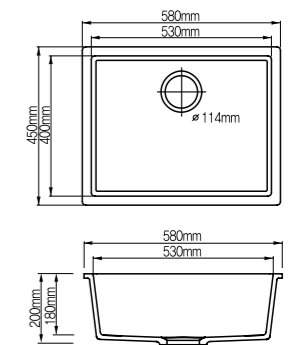

SB5818 / Single

- ⊘ S-008 N-White
- S-004 Ivory