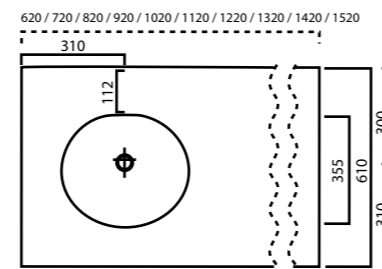

WB5812 / Single

Depth: 122 mm

WB4010 / Single

Depth: 100 mm

WB4513 / Single

Depth: 125 mm

WB5113 / Single

Depth: 125 mm

WB5513 / Single

Depth: 125 mm

WB6010 / Single

Depth: 103 mm

FVT13R / Single

Bowl right; Depth: 130 mm

PV4080 / Single

Depth: 80 mm

FVT13L / Single

Bowl left; Depth: 130 mm

PV5080 / Single

Depth: 80 mm

FVT13C / Single

Bowl central; Depth: 130 mm

PV6080 / Single

Depth: 80 mm